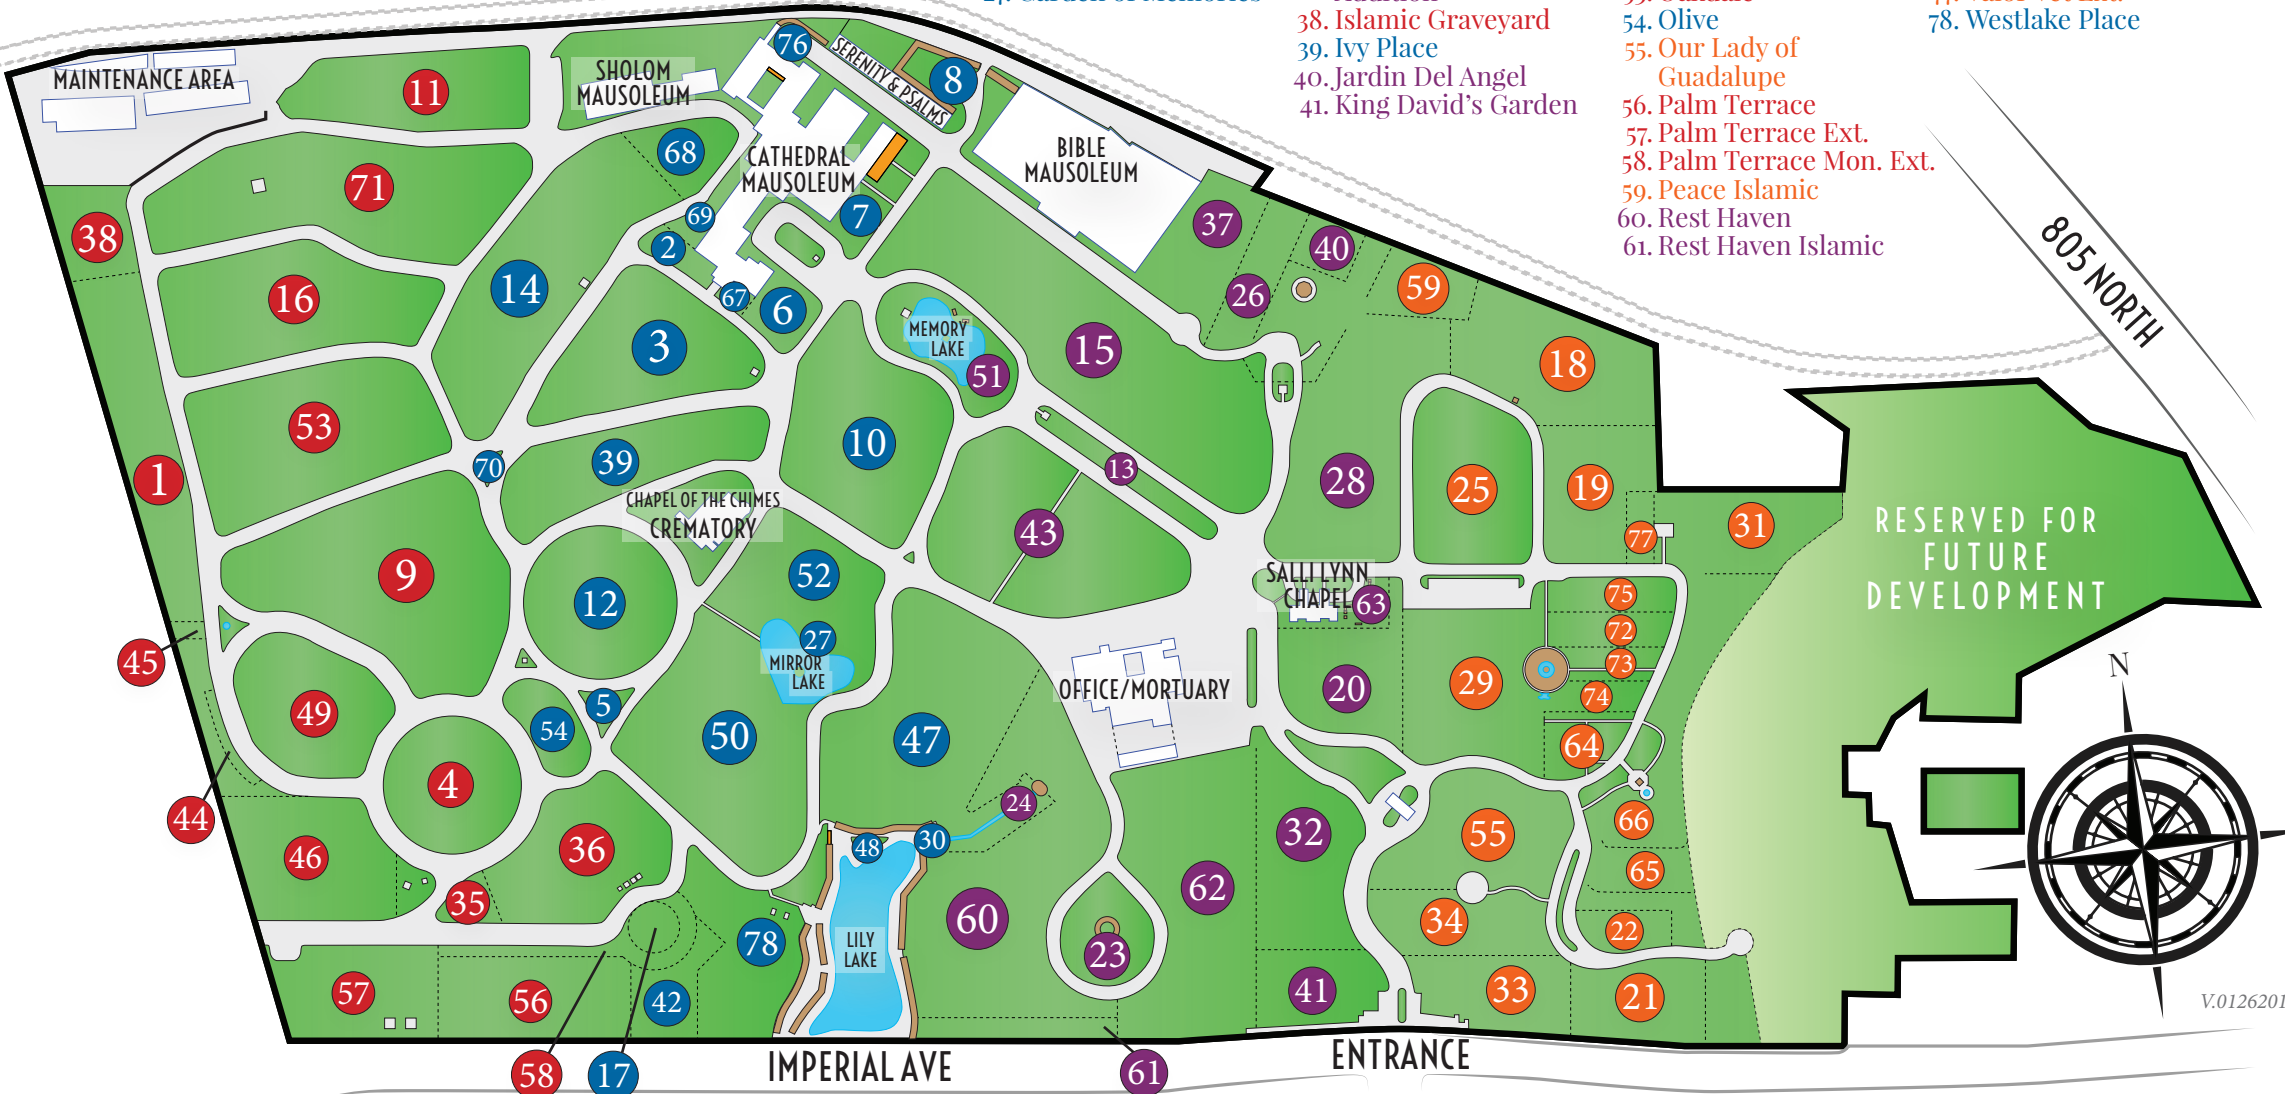

7. Cathedral Mon. II
8. Court of Praise
9. Cypress Place
10. Eastlake
11. Edgelawn
12. Elks Rest
13. Esplanade
14. Eugenia Place
15. Evergreen Lawn
16. Ferndale
17. Fireman's Circle

18. Garden of Calvary
19. Garden of Calvary Ext.
20. Garden of Faith
21. Garden of Freedom
22. Garden of Freedom Lawncrypts
23. Garden of Gethsemane
24. Garden of the Good Shepherd
25. Garden of Hope
26. Garden of Love
27. Garden of Memories

28. Garden of Peace
29. Garden of Tribute
30. Garden of the Falls
31. Garden of Valor
32. Garden of Whispering Pines
33. Guadalupe II
34. Guadalupe Terrace
35. Hawthorne Ext.
36. Hawthorne Place
37. Islamic Garden
38. Islamic Graveyard
39. Ivy Place
40. Jardin Del Angel
41. King David's Garden

42. Knights of Pythias
43. Lakeview
44. Laurel Baby
45. Laurel Ext.
46. Laurel Place
47. Lily Lake Lawn
48. Lily Lake Walk
49. Magnolia Place
50. Masonic Place
51. Memory Lake
52. Mirror Lake Terrace
53. Oakdale
54. Olive
55. Our Lady of Guadalupe
56. Palm Terrace
57. Palm Terrace Ext.
58. Palm Terrace Mon. Ext.
59. Peace Islamic
60. Rest Haven
61. Rest Haven Islamic

62. Rest Lawn
63. Salli Lynn Nature Garden
64. Serenity
65. Serenity II
66. Serenity Mon. Ph. II
67. Sholom Annex
68. Sholom Mon.
69. Sholom Mon. Ext.
70. Slumberland
71. Sunset Place
72. Tribute II
73. Tribute III
74. Tribute IV
75. Tribute Valor
76. Trinity Court
77. Valor Vet Ext.
78. Westlake Place

Decedent: _____ Year of Death: _____

Garden: _____ Lot: _____ Grave: _____

Mausoleum: _____ Tier: _____ Crypt: _____

Memorial on grave: ☐ Yes ☐ No

V.01262015