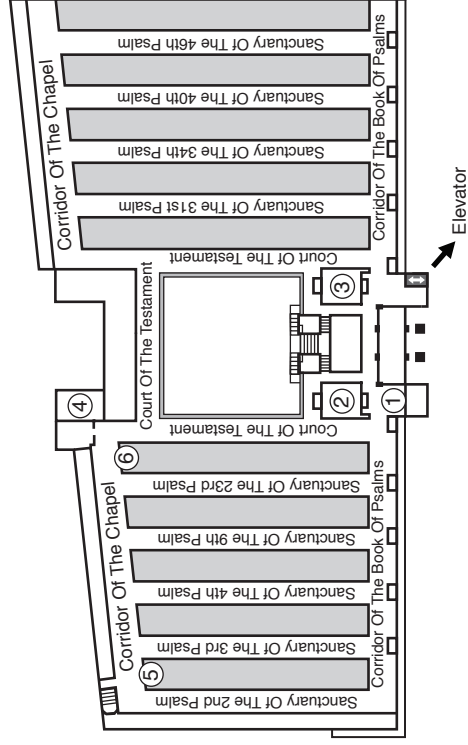

# Bible Mausoleum

Greenwood Memorial Park and Mortuary FD 843

## Fourth Level

- ① Alcove Of Wisdom
- ② Sanctuary Of Wisdom 2-14
- ③ Sanctuary Of Wisdom 1-13
- ④ Wisdom Annex 69-1 - 81
- ⑤ Alcove Of Knowledge Niches Unit #1
- ⑥ Alcove Of Knowledge Niches Unit #2

## Third Level

- ① Alcove Of The Testaments
- ② Sanctuary Of The Testaments 2-14
- ③ Sanctuary Of The Testaments 1-13
- ④ Chapel
- ⑤ Alcove Of The Chapel Niches Unit #1
- ⑥ Alcove Of The Chapel Niches Unit #2